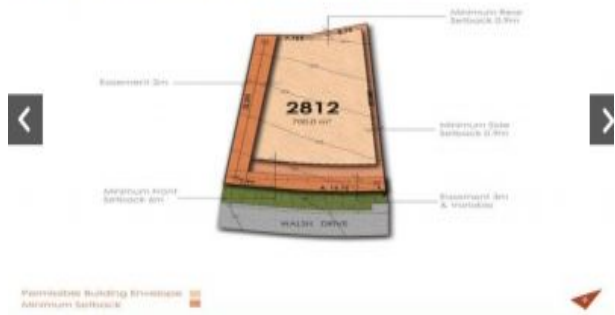

CHOOSE YOUR OWN BUILDER
AND BUILD YOUR DREAM HOME
LAND FOR SALE
LOT 2812 WALSH DRIVE, GOULBURN

Goulburn, NSW
13 Walsh Avenue

0 BED **0** BATH **0** CAR

700 sqm Rare Find - Build your dream Home -
700 sqm Rare find. Make your dreams come true. King of the castle. Prime golden location. Ideal prestige location. Hurry before there is no land left. Call Christina Wang for a complete package. Let Christina Help you achieve your property dreams. PLEASE NOTE THERE IS A DA APPROVAL ALREADY. Ask Christina for the plans. You can use them or build your own design.